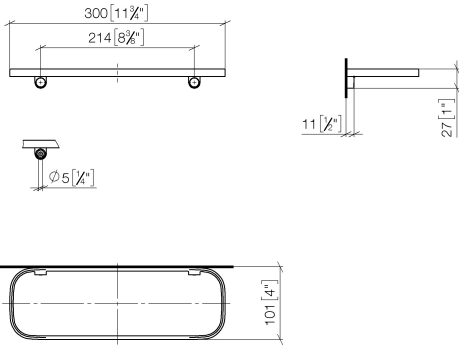

83 482 970

- width 300mm
- height 26 mm
- 100mm projection
- without grid element

Fits: TARA, LISSÉ, META

	Chrome	83 482 970-00
	Brushed Platinum	83 482 970-06
	Platinum	83 482 970-08
	Dark Chrome	83 482 970-19
	Light Gold	83 482 970-26
	Brushed Light Gold	83 482 970-27
	Brushed Durabronze (23kt Gold)	83 482 970-28
	Matte Black	83 482 970-33
	Brushed Bronze	83 482 970-42
	Brushed Champagne (22kt Gold)	83 482 970-46
	Champagne (22kt Gold)	83 482 970-47
	Brushed Chrome	83 482 970-93
	Brushed Dark Platinum	83 482 970-99

Required miscellaneous

Grid element - Taupe 82 482 970-53
 •plastic grid elements

83 482 970

mm [inches]

83 482 970

Parts for other
finishes can be found
here: Brushed
Platinum

Spare parts list

No.	Item Number	Name	Quantity used	Delivery time
1	90 30 30 520 00-00	set	1	10
2	05 30 31 002 00 90	fixing set	1	2
3	08 17 97 578-00	holder	1	60