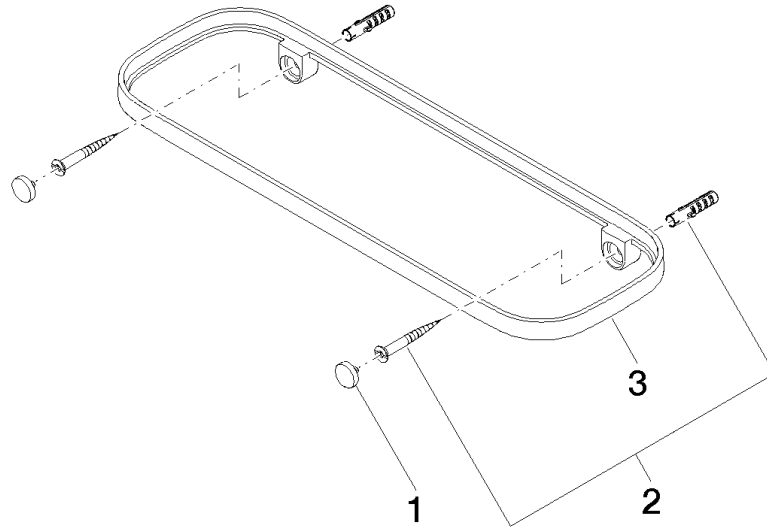

83 482 970

- width 300mm
- height 26 mm
- 100mm projection
- without grid element

Fits: TARA, LISSÉ, META

	Chrome	83 482 970-00
	Brushed Platinum	83 482 970-06
	Platinum	83 482 970-08
	Dark Chrome	83 482 970-19
	Light Gold	83 482 970-26
	Brushed Light Gold	83 482 970-27
	Brushed Durabronze (23kt Gold)	83 482 970-28
	Matte Black	83 482 970-33
	Brushed Bronze	83 482 970-42
	Brushed Champagne (22kt Gold)	83 482 970-46
	Champagne (22kt Gold)	83 482 970-47
	Brushed Chrome	83 482 970-93
	Brushed Dark Platinum	83 482 970-99

Required miscellaneous

Grid element - Taupe 82 482 970-53
 •plastic grid elements

83 482 970

mm [inches]

83 482 970

Parts for other
finishes can be found
here: Brushed
Platinum

Spare parts list

No.	Item Number	Name	Quantity used	Delivery time
1	90 30 30 520 00-00	set	1	10
2	05 30 31 002 00 90	fixing set	1	2
3	08 17 97 578-00	holder	1	60